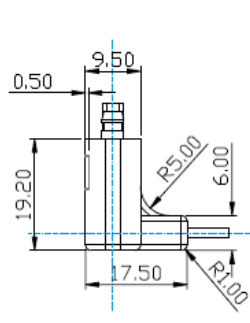

Option: Length in Meters

ICL Ribbon Cables are currently available in a standard length of 0.2 to 0.6 meters (8" to 24").
Call for custom length applications.

Temp: 5-29-19

CONNECTOR TYPE OPTIONS:

1

MDR Female
Straight Exit
w/Removeable Hardware

6

MDR Male
Straight Exit

7

HDR / SDR Female
R/A UP
w/Removeable Hardware

8

HDR / SDR Female
R/A DOWN
w/Removeable Hardware

9

HDR / SDR Male
Straight Exit
w/Recessed Screws

PROFILE 1

PROFILE 2 & 3

PROFILE 4 & 5

PROFILE 6

PROFILE 7 & 8

PROFILE 9

Temp:
5-29-19