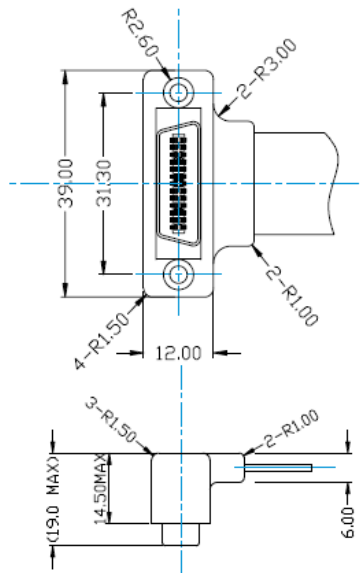

PROFILE 2 & 3