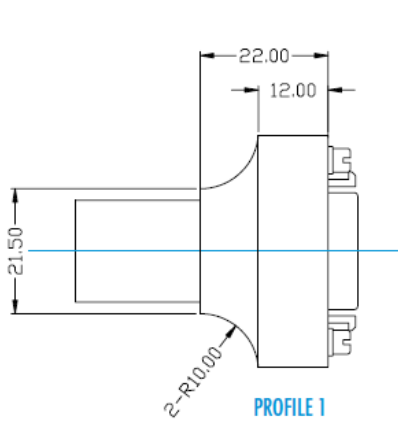

Option: Length in Meters

ICL Ribbon Cables are currently available in a standard length of 0.2 to 0.6 meters (8" to 24").
Call for custom length applications.

Temp: 5-29-19

CONNECTOR TYPE OPTIONS:

1

MDR Female
Straight Exit
w/Removeable Hardware

2

MDR Male Low
Profile R/A Exit UP

3

MDR Male Low
Profile R/A Exit DOWN

4

HDR / SDR Male Low
Profile R/A Exit UP

5

HDR / SDR Male Low
Profile R/A Exit DOWN

6

MDR Male
Straight Exit

7

HDR / SDR Female
R/A UP
w/Removeable Hardware

8

HDR / SDR Female
R/A DOWN
w/Removeable Hardware

9

HDR / SDR Male
Straight Exit
w/Recessed Screws

PROFILE 1

PROFILE 2 & 3

PROFILE 4 & 5

PROFILE 6

PROFILE 7 & 8

PROFILE 9

Temp:
5-29-19