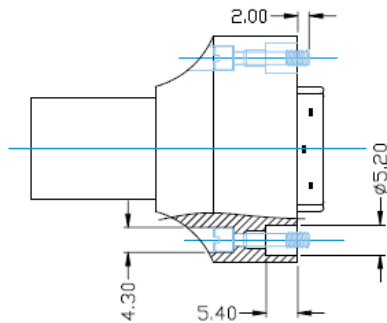

Option: Length in Meters

ICL Ribbon Cables are currently available in a standard length of 0.2 to 0.6 meters (8" to 24").
Call for custom length applications.

Temp: 5-29-19

CONNECTOR TYPE OPTIONS:

1

MDR Female
Straight Exit
w/Removeable Hardware

2

MDR Male Low
Profile R/A Exit UP

3

MDR Male Low
Profile R/A Exit DOWN

4

HDR / SDR Male Low
Profile R/A Exit UP

5

HDR / SDR Male Low
Profile R/A Exit DOWN

6

MDR Male
Straight Exit

7

HDR / SDR Female
R/A UP
w/Removeable Hardware

8

HDR / SDR Female
R/A DOWN
w/Removeable Hardware

9

HDR / SDR Male
Straight Exit
w/Recessed Screws

PROFILE 1

PROFILE 2 & 3

PROFILE 4 & 5

PROFILE 6

PROFILE 7 & 8

PROFILE 9

Temp:
5-29-19