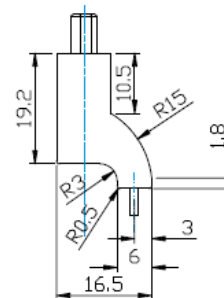

Option: Length in Meters

ICL Ribbon Cables are currently available in a standard length of 0.2 to 0.6 meters (8" to 24").
Call for custom length applications.

Temp: 5-29-19

CONNECTOR TYPE OPTIONS:

1

MDR Female
Straight Exit
w/Removeable Hardware

6

MDR Male
Straight Exit

7

HDR / SDR Female
R/A UP
w/Removeable Hardware

8

HDR / SDR Female
R/A DOWN
w/Removeable Hardware

9

HDR / SDR Male
Straight Exit
w/Recessed Screws

PROFILE 1

PROFILE 2 & 3

PROFILE 4 & 5

PROFILE 6

PROFILE 7 & 8

PROFILE 9

Temp:
5-29-19