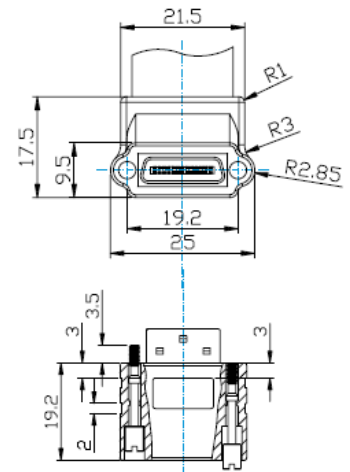

PROFILE 4 & 5