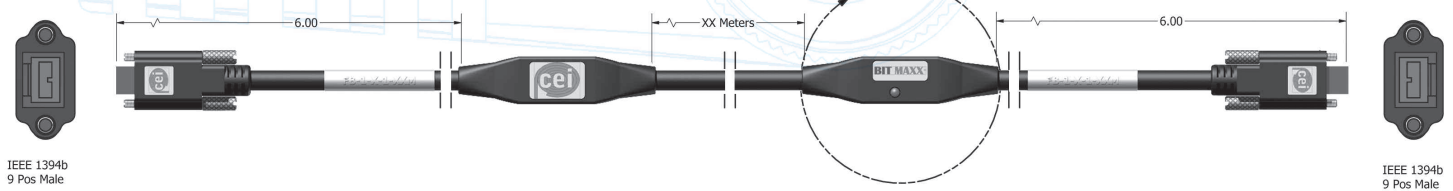

Select Connector Type: End "1"

REFER TO PAGE 7 for 1394b Profiles

Cable Type Options:

- RG59 HIFLEX = 1
- RG6 HIFLEX = 2

Select Connector Type: End "2"

REFER TO PAGE 7 for 1394b Profiles

- BITMAXX FireWire cables up to 60 Meters
- B types S100 ~ S800 supported
- No power supply needed
- Industrial HiFlex cable design
- Small form factor
- No Repeaters
- Affordable !

Option: Length in Meters

IEEE 1394b
9 Pos Male

IEEE 1394b
9 Pos Male