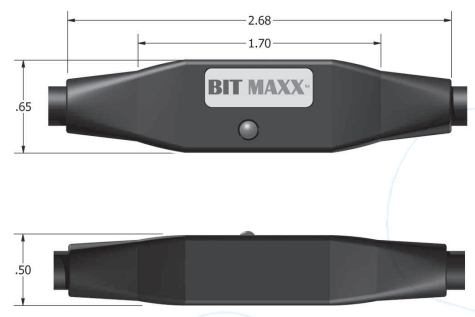

# BITMAXX EXTENDED DISTANCE 1394b FIREWIRE

PART NUMBER REFERENCE

Select Connector Type: End "1"

REFER TO PAGE 7 for 1394b Profiles

Cable Type Options:

- RG59 HIFLEX = 1
- RG6 HIFLEX = 2

Select Connector Type: End "2"

REFER TO PAGE 7 for 1394b Profiles

- BITMAXX FireWire cables up to 60 Meters
- B types S100 ~ S800 supported
- No power supply needed
- Industrial HiFlex cable design
- Small form factor
- No Repeaters
- Affordable !

Option: Length in Meters

IEEE 1394b  
9 Pos Male

IEEE 1394b  
9 Pos Male

Detail A

PROFILE 1

PROFILE 5

PROFILE 10

PROFILE 2