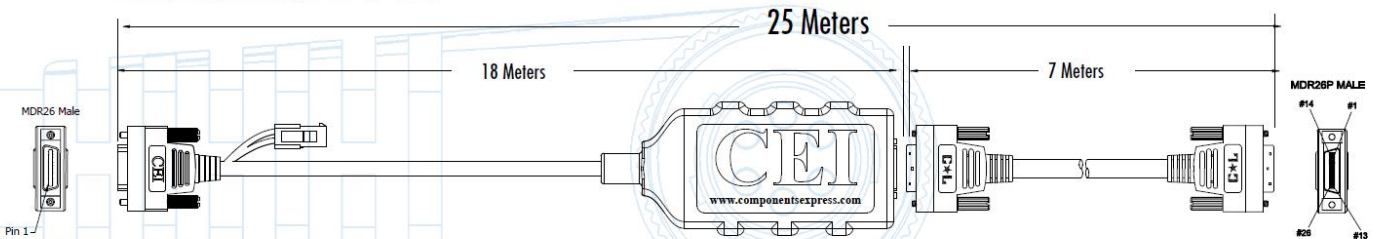

BASE VERSION MVB-P-B-18-7