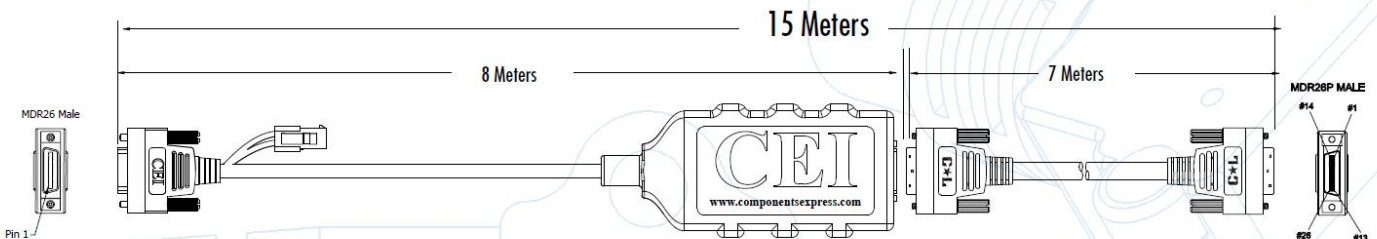

FULL VERSION MVB-P-F-8-7