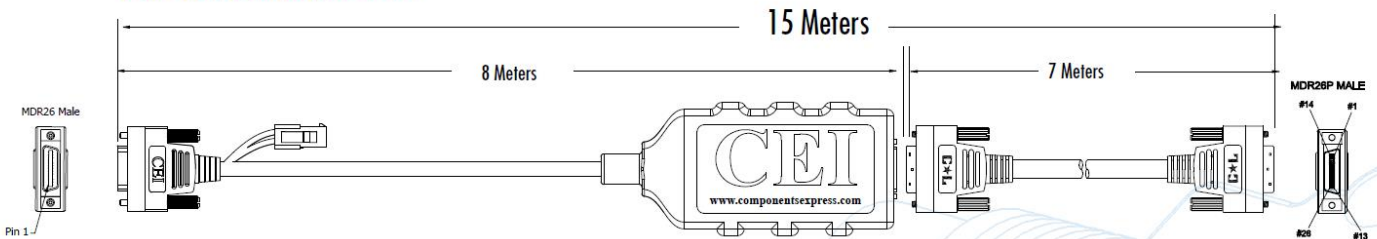

FULL VERSION MVB-P-F-8-7