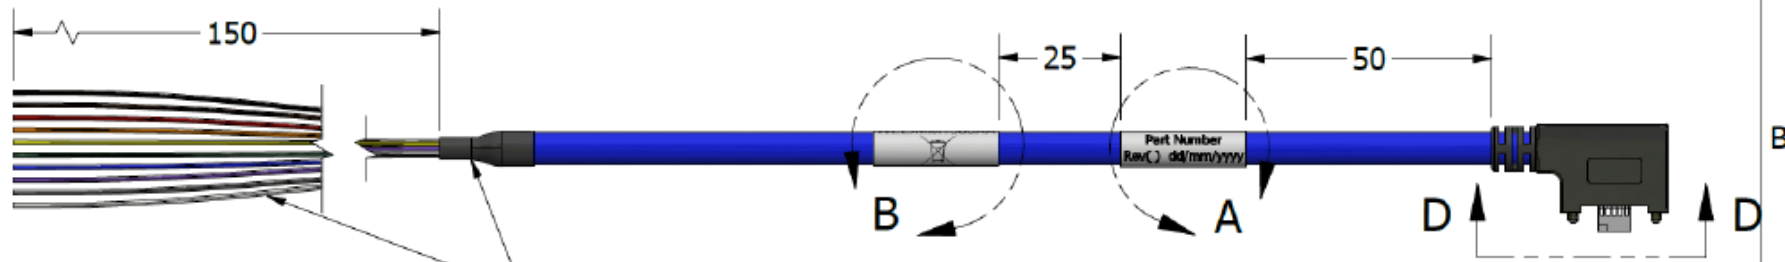

REVISION HISTORY				
ZONE	REV	DESCRIPTION	DATE	APPROVED
	A	Initial Drawing	12/27/2019	Artur Didyk
	B	Changed Raw Cable	5/3/2022	Artur Didyk

Cover the end of the cable and the drain wire with heatshrink

CC C1960-XXM  
Rev. B dd/mm/yyyy

Pin #	Color Code
1	BLACK
2	RED
3	BROWN
4	ORANGE
5	YELLOW
6	GREEN
7	BLUE
8	VIOLET
9	GRAY
10	Drain

DRAWN Artur Didyk	12/27/2019	Components Express, Inc.		
CHECKED				
QA		TITLE		
MFG		Dalsa Genie Nano Flying Lead I/O Cable		
APPROVED		SIZE A	DWG NO CC C1960-XXM	REV B
		SCALE 1 / 1.5	SHEET 1 OF 1	