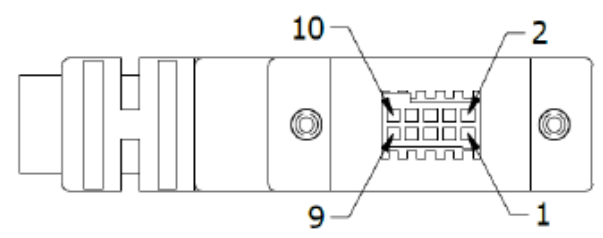

CC C1960-XXM  
Rev. B dd/mm/yyyy

Pin #	Color Code
1	BLACK
2	RED
3	BROWN
4	ORANGE
5	YELLOW
6	GREEN
7	BLUE
8	VIOLET
9	GRAY
10	Drain

DRAWN Artur Didyk	12/27/2019	Components Express, Inc.		
CHECKED				
QA		TITLE		
MFG		Dalsa Genie Nano Flying Lead I/O Cable		
APPROVED		SIZE A	DWG NO CC C1960-XXM	REV B
		SCALE 1 / 1.5	SHEET 1 OF 1	