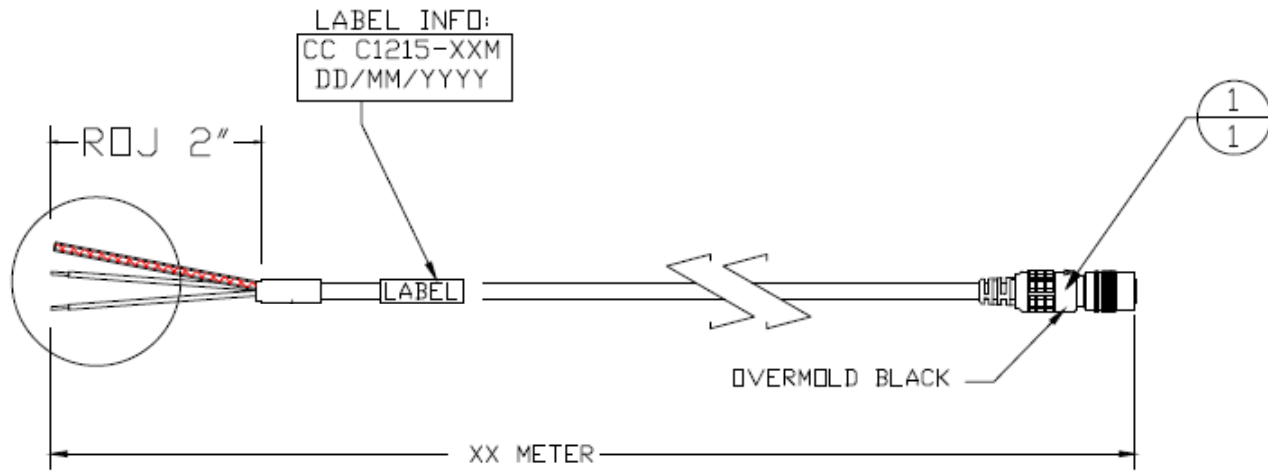

PIN #	FLYING LEADS COLOR
1,2,3	RED
4,5,6	BLACK
DRAIN	HSG

DRAWN	BJT	7/19/2013	Components Express, Inc.	
CHECKED			TITLE	
QA			POWER SUPPLY CABLE WITH 6P FEMALE PLUG	
MFG			SIZE	DWG NO
APPROVED			A	CC C1215-XXM
			SCALE	REV
			NONE	A/
			SHEET 1 OF 1	